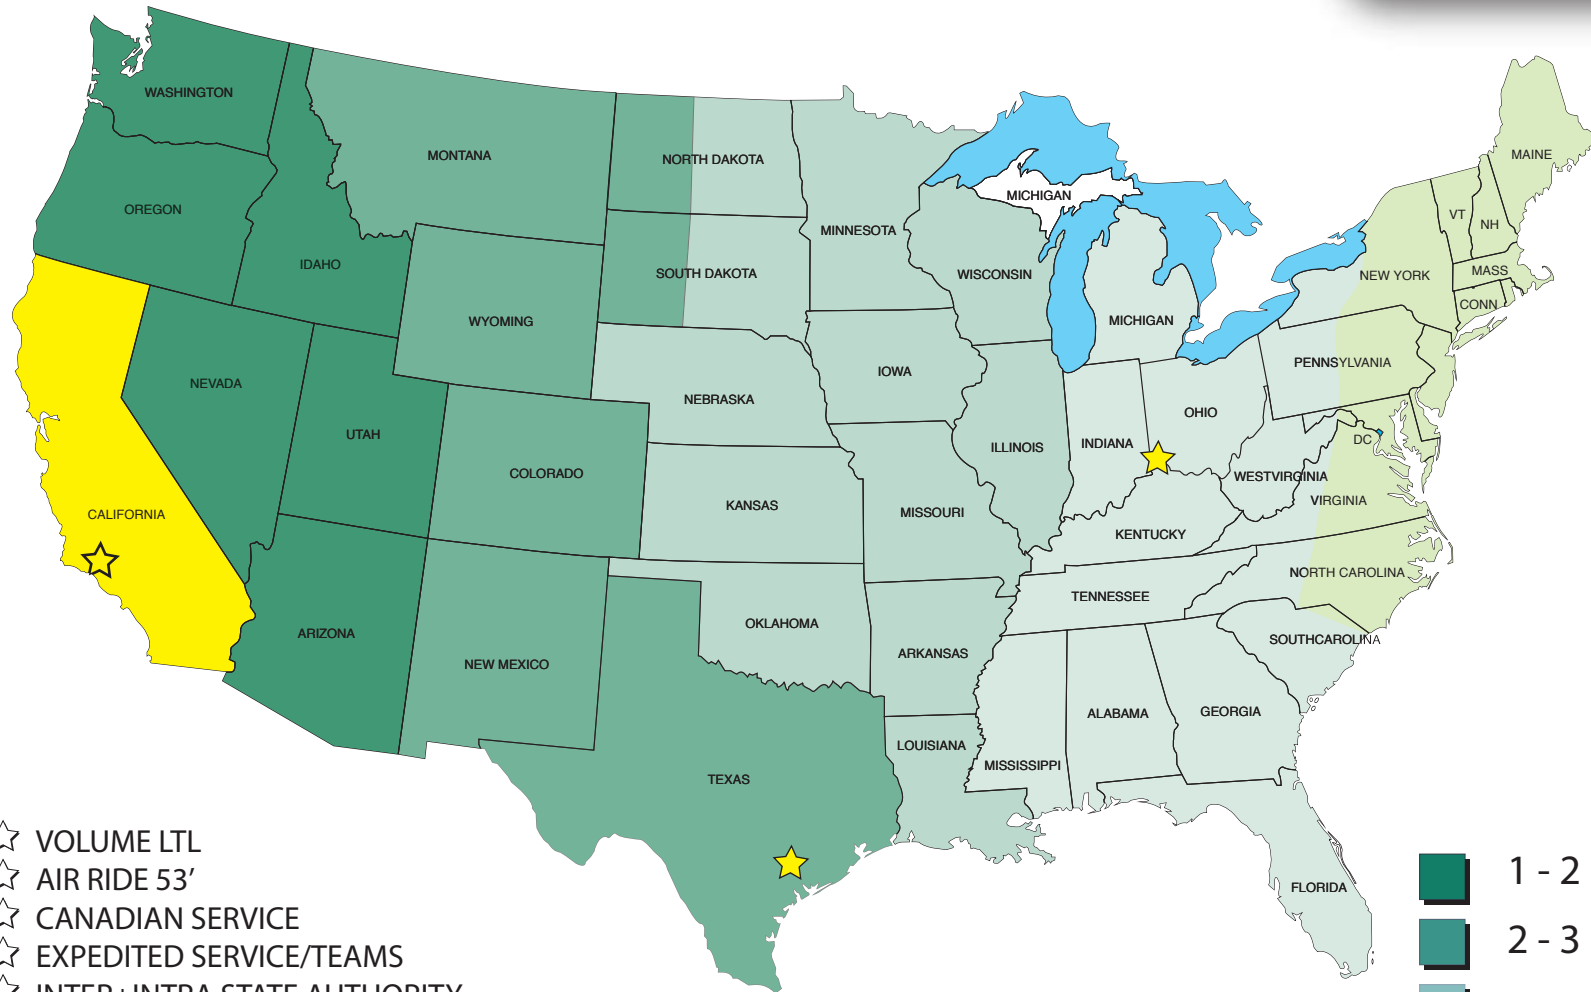

GATEWAY DISTRIBUTION INC.

GATEWAY DISTRIBUTION INC.
 10837 COMMERCE WAY
 FONTANA, CALIFORNIA 92337
 1-909-357-0761

- ☆ VOLUME LTL
- ☆ AIR RIDE 53'
- ☆ CANADIAN SERVICE
- ☆ EXPEDITED SERVICE/TEAMS
- ☆ INTER+INTRA STATE AUTHORITY
- ☆ CUSTOMER SERVICE INTEGRATION
- ☆ 3PL SUPPORT
- ☆ WAREHOUSES: OHIO, TEXAS, CALIFORNIA
- ☆ MEMBERSHIPS: T.I.A., O.T.A., D.A.C.A.